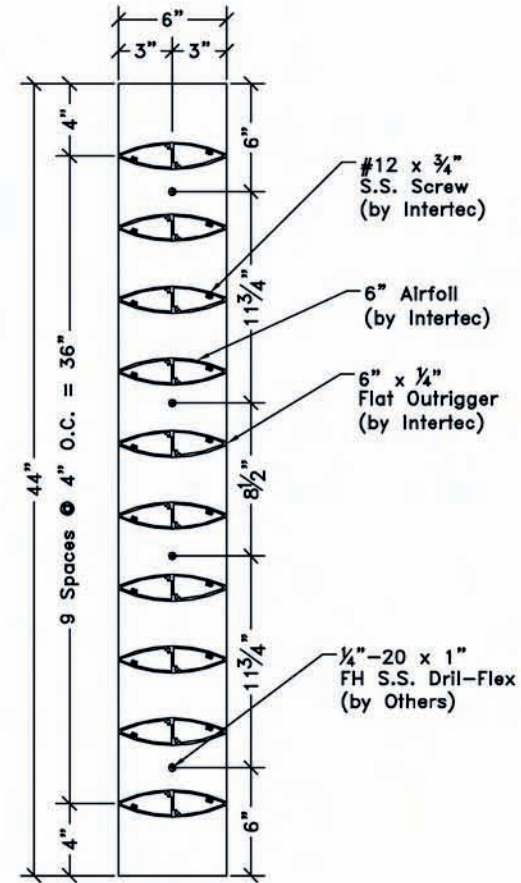

2a Typical Connection Detail  
Elevation View

2b Typical Connection Detail  
Section View

A Division of **DORALCO**  
5919 W 118th STREET  
ALSIP, IL 60803  
Phone: (708) 388-9324  
Fax: (708) 388-9392

THIS DETAIL ALONG WITH ITS CONCEPTS, SHAPE AND SIZES ARE THE PROPRIETARY PROPERTY OF INTERTEC, A DIVISION OF DORALCO, INC. IT MAY NOT BE TRANSFERRED IN ANY FORMAT TO ANY OTHER PERSON OR ENTITY, IN CONCEPTS OR DESIGN. THIS DETAIL IS NOT INTENDED FOR THE PURPOSE OF FABRICATION.  
REFERENCE

Airfoil Screen Wall

DATE:  
12/01/09  
JOB NUMBER:  
xxxxxxx  
SHEET:

D2